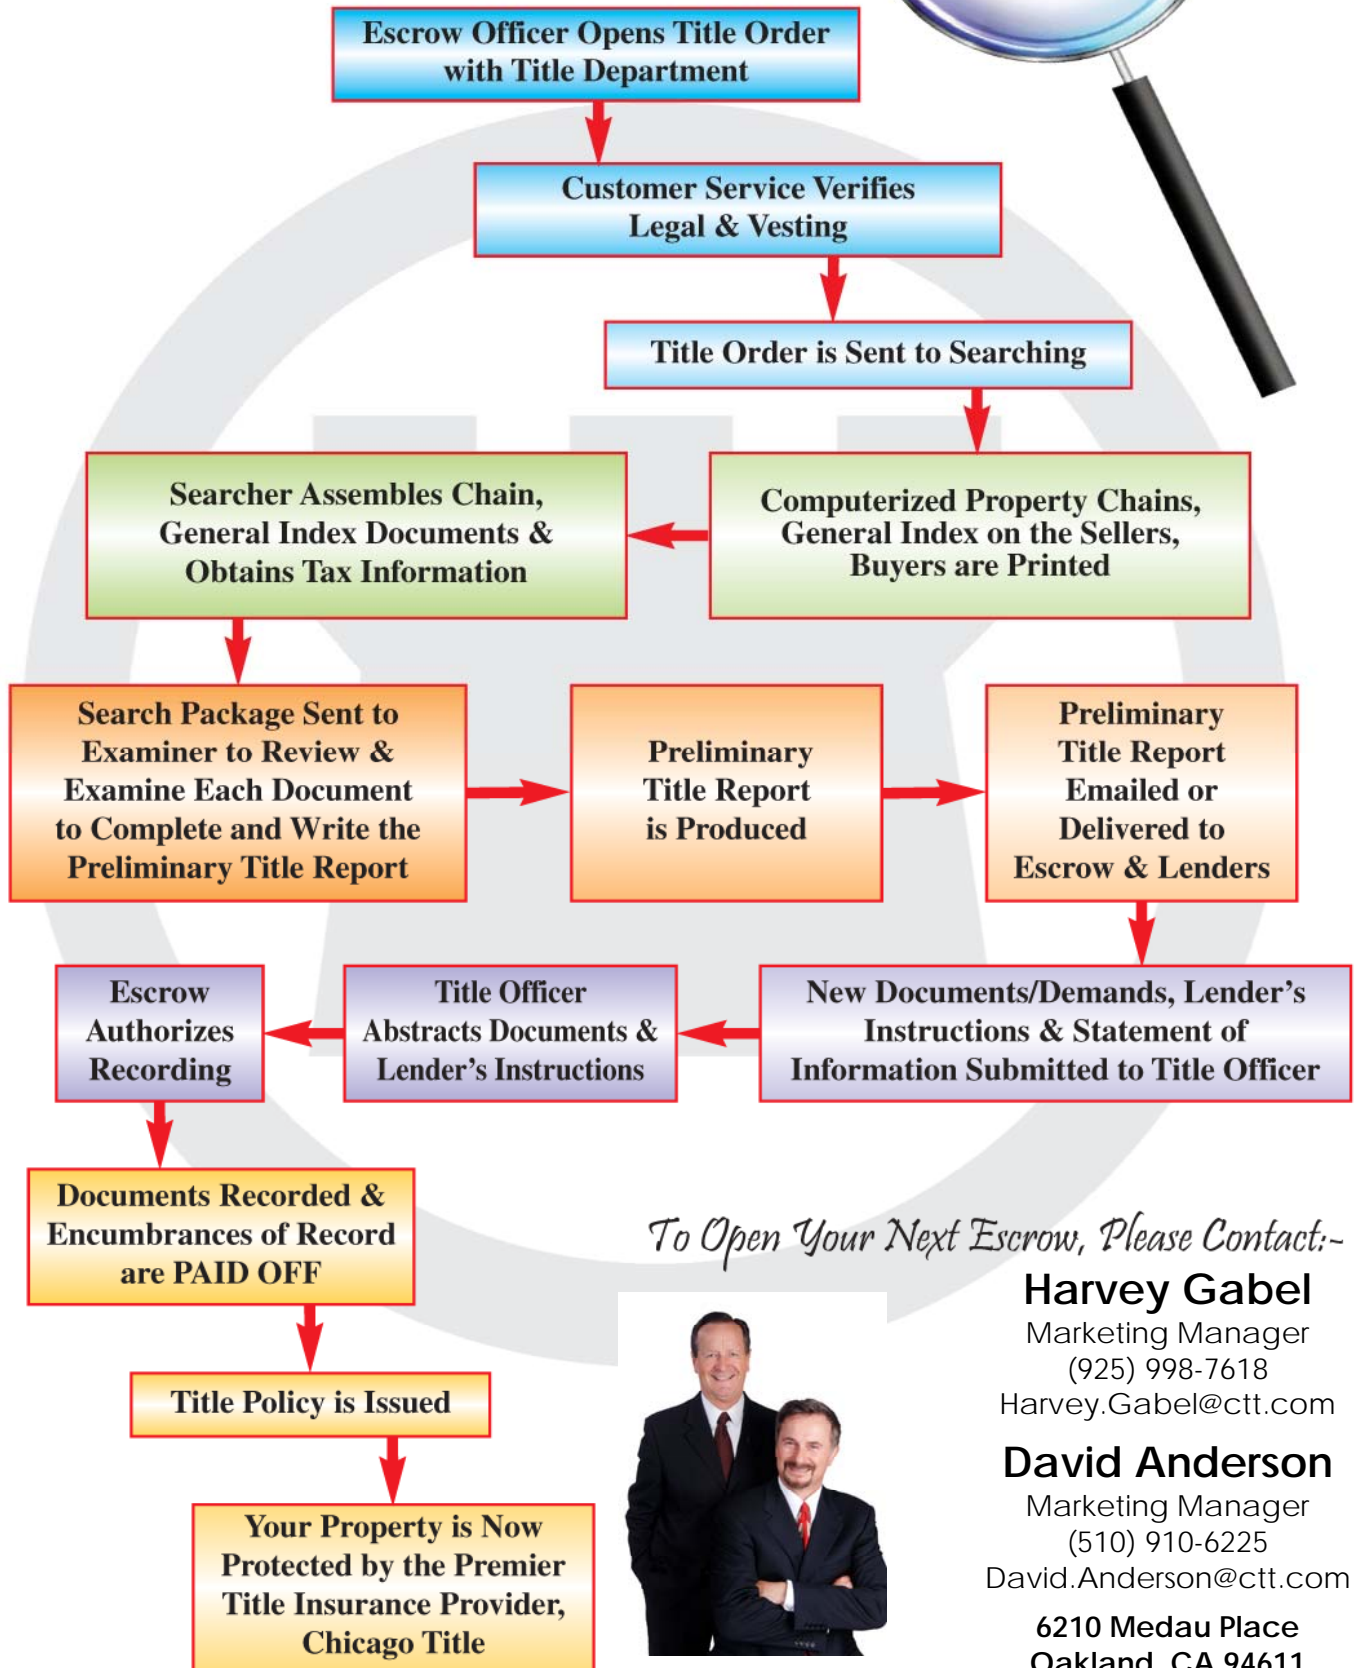

The Life of a Title

Search

To Open Your Next Escrow, Please Contact:-

Harvey Gabel

Marketing Manager
(925) 998-7618
Harvey.Gabel@ctt.com

David Anderson

Marketing Manager
(510) 910-6225
David.Anderson@ctt.com

6210 Medau Place
Oakland, CA 94611